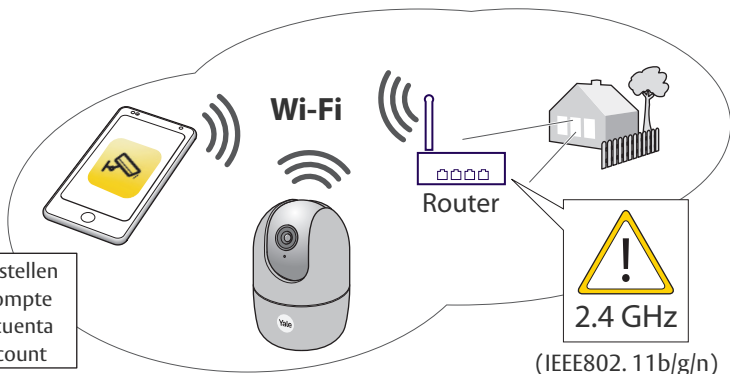

1

Yale View app

2

Create Account

Account erstellen
Créer un compte
Crear una cuenta
Crea un account

3

4 App

①

②

③

④

⑤

i

(GB) Declaration of Conformity - (DE) EU Konformitätserklärung / (FR) Declaration UE de Conformité / (ES) Declaración UE de conformidad / (IT) Dichiarazione UE di Conformità

GB: Hereby, ASSA ABLOY Opening Solutions Poland S.A., Ul. Magazynowa 4, 64-100 Leszno, Poland declares that the radio equipment type Yale Indoor Wi-Fi Camera Pan & Tilt SV-DPFX_B / SV-DPFX_B_EU is in compliance with Directive 2014/53/EU. The full text of the EU declaration of conformity is available at the following internet address: www.yalehome.com/doc