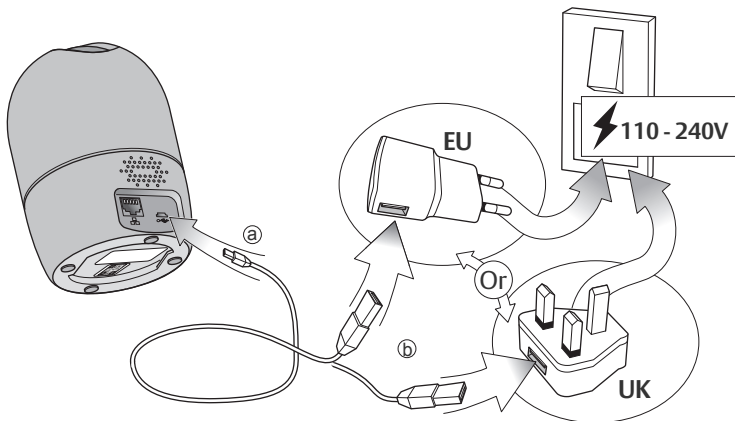

1

2

Create Account

Account erstellen
Créer un compte
Crear una cuenta
Crea un account

3