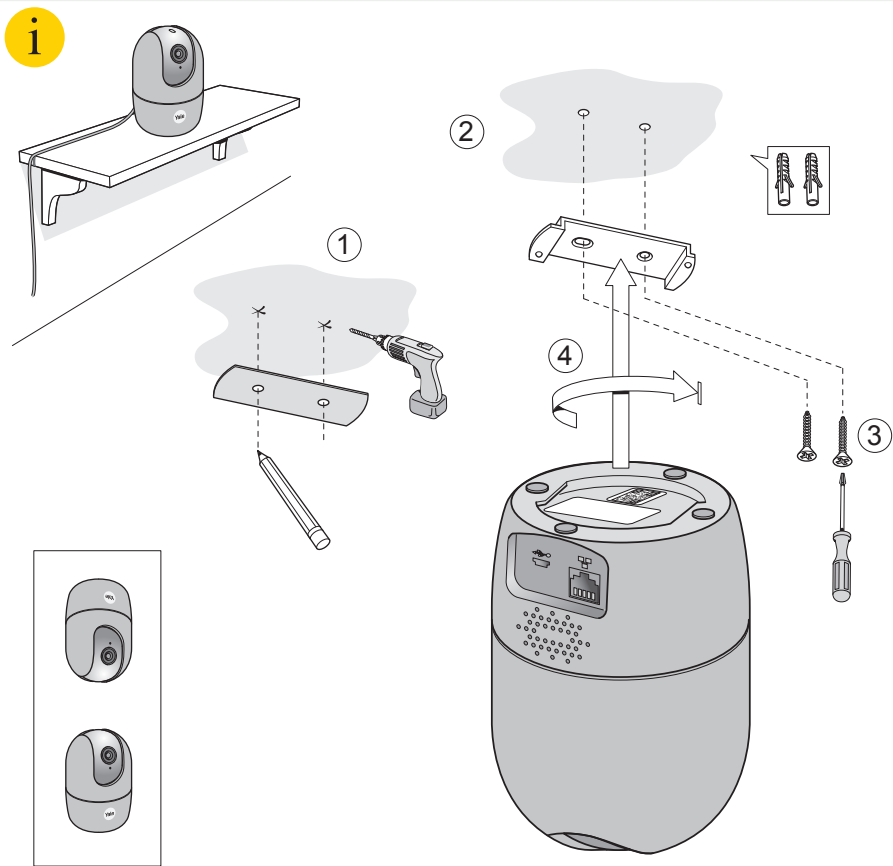

②

③

④

⑤

i

(GB) Declaration of Conformity - (DE) EU Konformitätserklärung / (FR) Declaration UE de Conformité / (ES) Declaración UE de conformidad / (IT) Dichiarazione UE di Conformità

GB: Hereby, ASSA ABLOY Opening Solutions Poland S.A., Ul. Magazynowa 4, 64-100 Leszno, Poland declares that the radio equipment type Yale Indoor Wi-Fi Camera Pan & Tilt SV-DPFX_B / SV-DPFX_B_EU is in compliance with Directive 2014/53/EU. The full text of the EU declaration of conformity is available at the following internet address: www.yalehome.com/doc